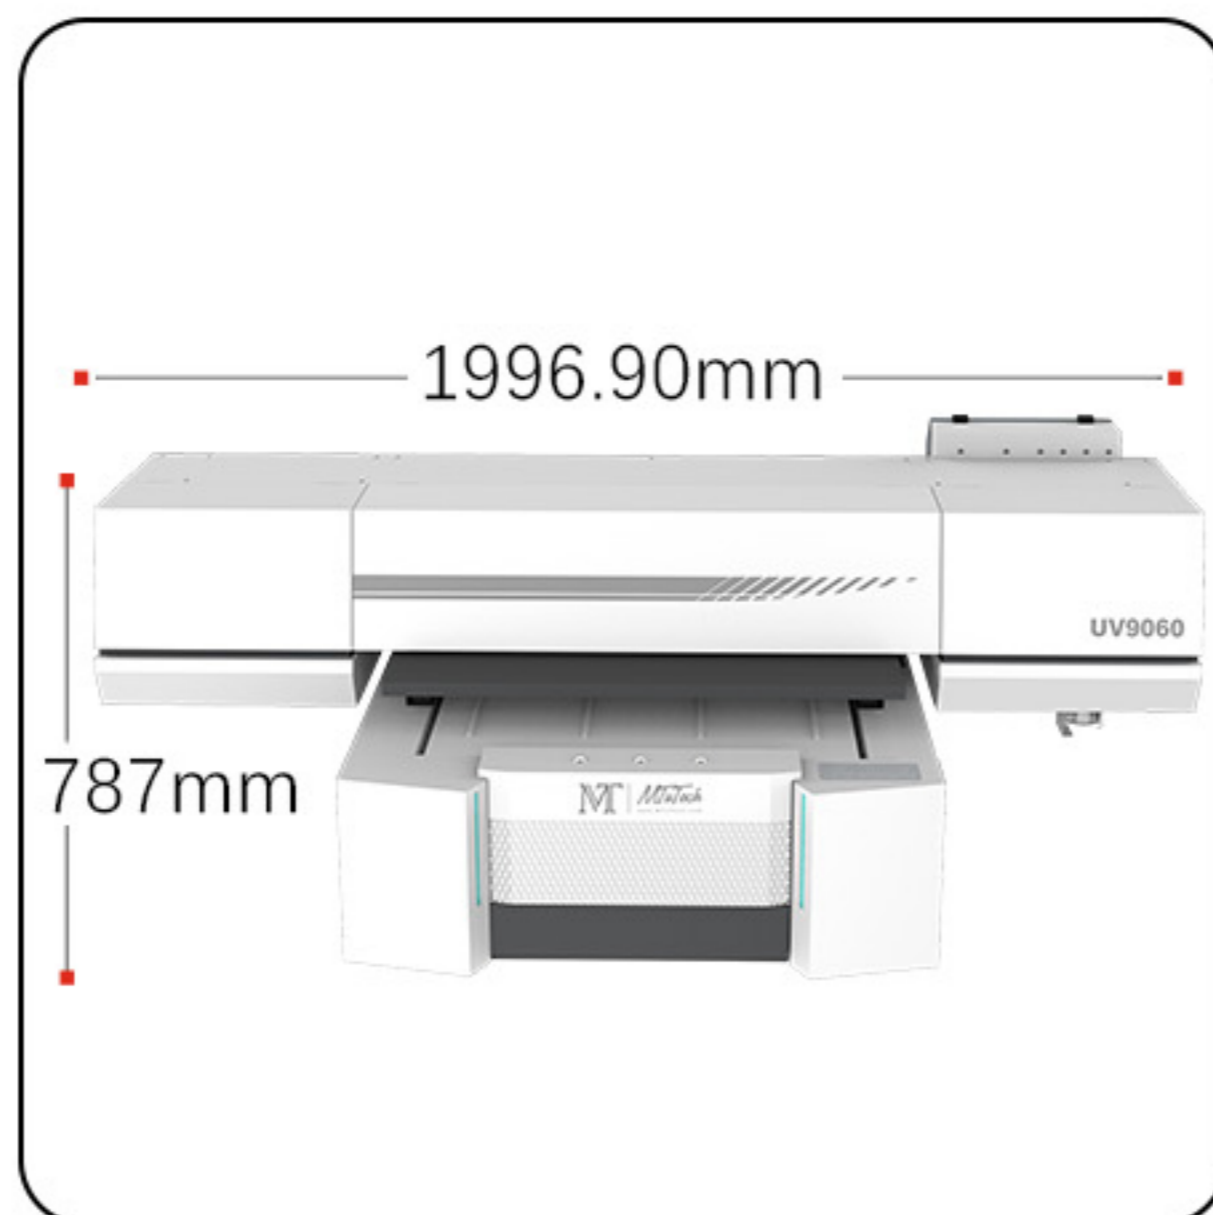

## PRINT SIZE

MT - UV9060

## MT - UV9060

Perfect UV Printer for Promotional Items & Signage Printing.

### SPECIFICATIONS

Printhead	Epson i3200 Printheads
Number of Nozzles	2 / 3 printheads Optional
Printing Technology	Unidirectional, Bidirectional
Resolution	360dpi * 720dpi
Color	CMYK+W / CMYK+White+Varnish
Printing Height	UP to 180mm
Printing Weight	155kg
Printing Size	900mm*600mm
Printer Size	1996.90mm *1331.88mm * 787mm
UV Curing System	Fans Cooling System
Lifting Function	Intelligent Carriage Lifting Function, Automatic Printing Height Adjustment And Measure Detect Function
Printing Platform	Vacuum Suction Platform
Printing Resolution	720x1200 720x1800 720x2400 720x3600
Printing Speed	16m <sup>2</sup> /h
Application Type	Glass, Acrylic, Ceramic Tile, Aluminum, Iphone Case, Plastic, Foam Board, Wallpaper, Wall Art, Sign Advertising, Metal, Paper, Wood, MDF, Furniture, Card, Marble, Golf Products, Gift & Promotion Products, Leather, PU, PMMA, PVC, PP, PE, PTFE, Plexiglass, Panels, Ceiling, Organic Board, Corrugated, Chevron Board, Fiberboard, Brick, Stone, Home & Office Decoration, Electric Appliances Panel, Pottery & Porcelain Tile, 3C Product, Oil Painting, Fresco, Sliding Door, Wedding Photography, Mark And Signs, Exhibition, Etc...
InkType	Import Soft LED UV Curing Ink / Rigid LED UV Curing Ink (No VOC)
Ink Capacity	1.5 Liter X 6 Colors
Output Life	Indoor 10years, Outdoor 3years
Interface	RJ45
Power Voltage	AC220/110V±10, 50HZ-60HZ
Control System	Windows 7, Windows 10, Windows 11. 64 Bit,
RIP Software	Photoprint
Printing Environment	Temperature 20-25°C, Humidity 40%-60%
File Formats	PDF / JPG / JPEG / TIF / TIFF