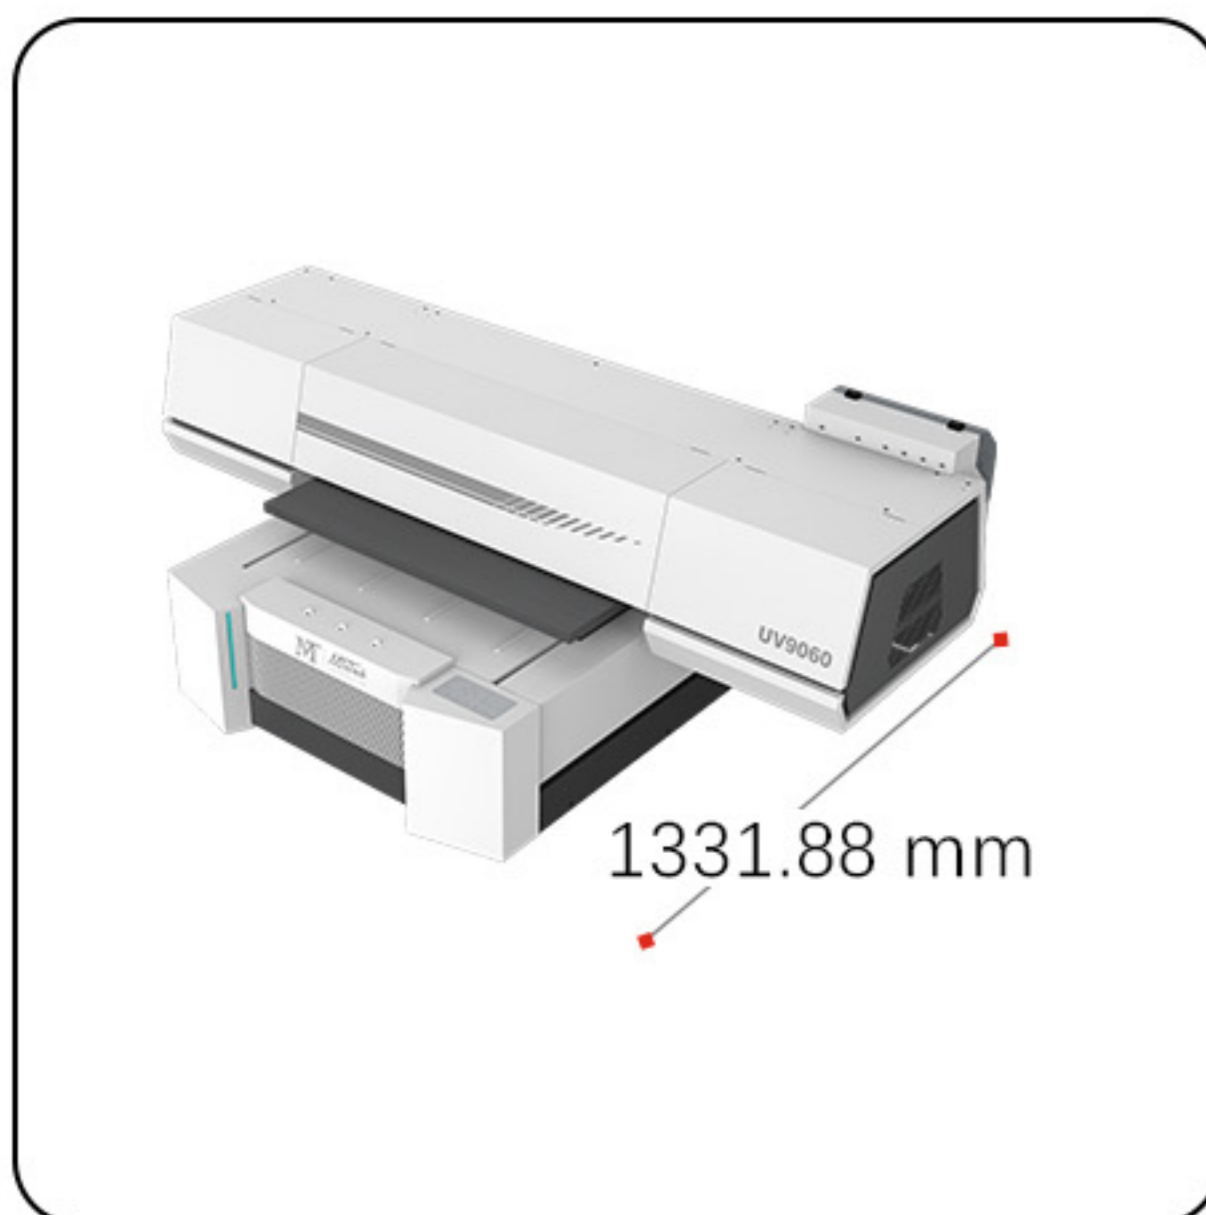

## PRINT SIZE

MT - UV9060

## MT - UV9060

Perfect UV Printer for Promotional Items & Signage Printing.

### SPECIFICATIONS

Printhead	Epson i3200 Printheads
Number of Nozzles	2 / 3 printheads Optional
Printing Technology	Unidirectional, Bidirectional
Resolution	360dpi * 720dpi
Color	CMYK+W / CMYK+White+Varnish
Printing Height	UP to 180mm
Printing Weight	155kg
Printing Size	900mm*600mm
Printer Size	1996.90mm *1331.88mm * 787mm
UV Curing System	Fans Cooling System
Lifting Function	Intelligent Carriage Lifting Function, Automatic Printing Height Adjustment And Measure Detect Function
Printing Platform	Vacuum Suction Platform
Printing Resolution	720x1200 720x1800 720x2400 720x3600
Printing Speed	16m <sup>2</sup> /h
Application Type	Glass, Acrylic, Ceramic Tile, Aluminum, Iphone Case, Plastic, Foam Board, Wallpaper, Wall Art, Sign Advertising, Metal, Paper, Wood, MDF, Furniture, Card, Marble, Golf Products, Gift & Promotion Products, Leather, PU, PMMA, PVC, PP, PE, PTFE, Plexiglass, Panels, Ceiling, Organic Board, Corrugated, Chevron Board, Fiberboard, Brick, Stone, Home & Office Decoration, Electric Appliances Panel, Pottery & Porcelain Tile, 3C Product, Oil Painting, Fresco, Sliding Door, Wedding Photography, Mark And Signs, Exhibition, Etc...
InkType	Import Soft LED UV Curing Ink / Rigid LED UV Curing Ink (No VOC)
Ink Capacity	1.5 Liter X 6 Colors
Output Life	Indoor 10years, Outdoor 3years
Interface	RJ45
Power Voltage	AC220/110V±10, 50HZ-60HZ
Control System	Windows 7, Windows 10, Windows 11. 64 Bit,
RIP Software	Photoprint
Printing Environment	Temperature 20-25°C, Humidity 40%-60%
File Formats	PDF / JPG / JPEG / TIF / TIFF