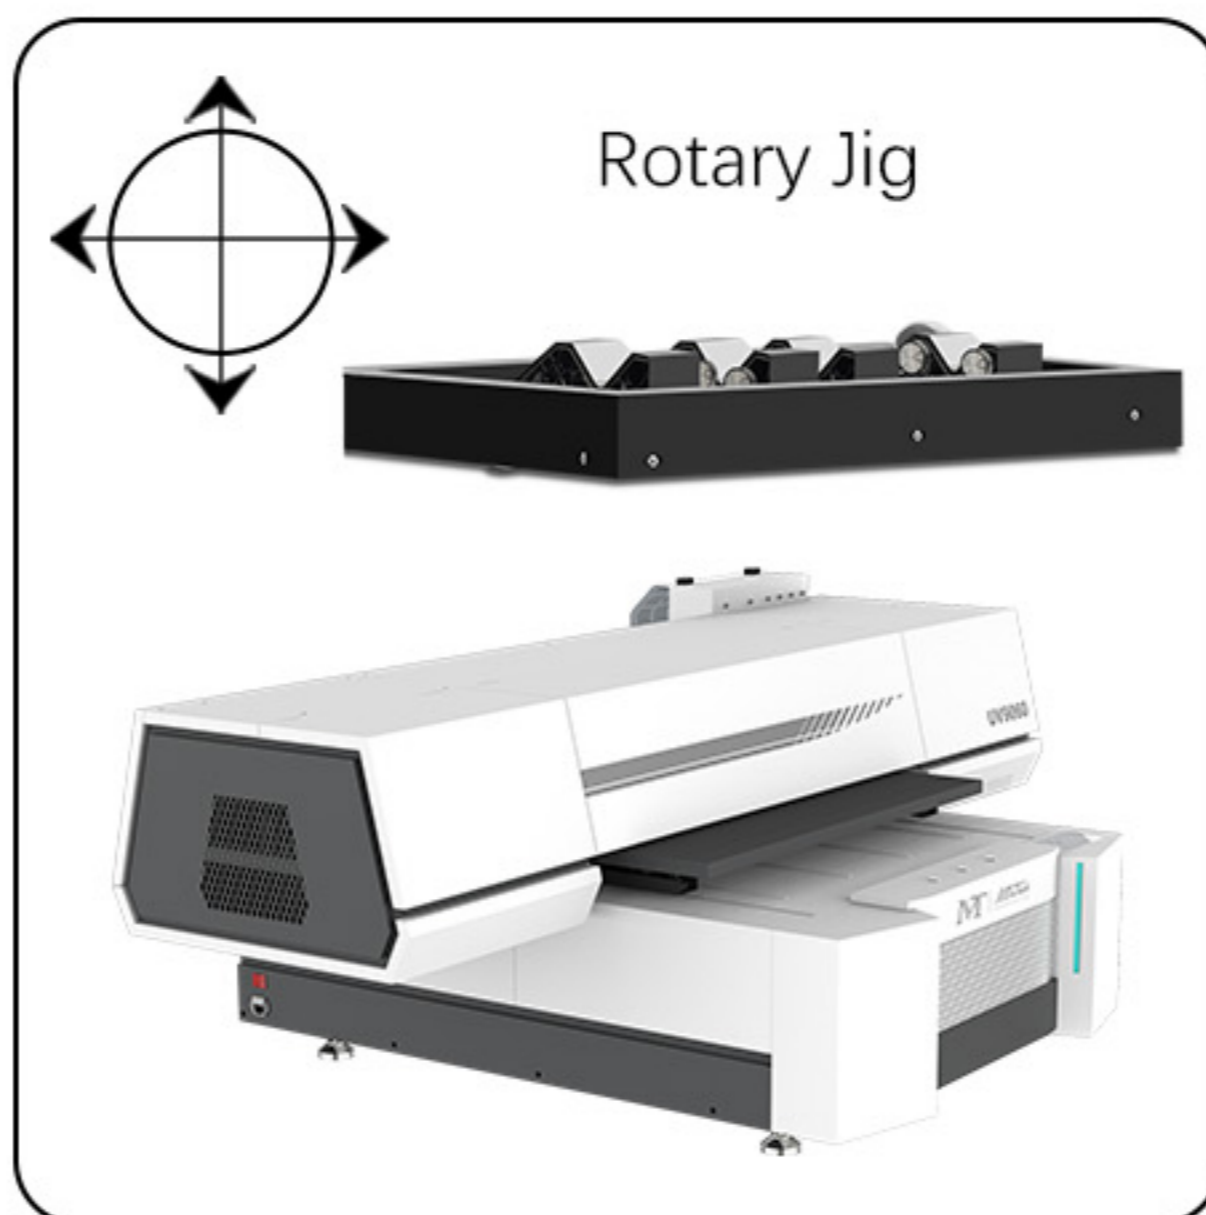

## APPLICATIONS

Wooden Sign

Tumblers

Braille Signage

Phone Case

Bottle Cap

Cosmetic Bottle

Headphones Cases

## PRINT SIZE

MT - UV9060

## MT - UV9060

Perfect UV Printer for Promotional Items & Signage Printing.

### SPECIFICATIONS

Printhead	Epson i3200 Printheads
Number of Nozzles	2 / 3 printheads Optional
Printing Technology	Unidirectional, Bidirectional
Resolution	360dpi * 720dpi
Color	CMYK+W / CMYK+White+Varnish
Printing Height	UP to 180mm
Printing Weight	155kg
Printing Size	900mm*600mm
Printer Size	1996.90mm *1331.88mm * 787mm
UV Curing System	Fans Cooling System
Lifting Function	Intelligent Carriage Lifting Function, Automatic Printing Height Adjustment And Measure Detect Function
Printing Platform	Vacuum Suction Platform
Printing Resolution	720x1200 720x1800 720x2400 720x3600
Printing Speed	16m <sup>2</sup> /h
Application Type	Glass, Acrylic, Ceramic Tile, Aluminum, Iphone Case, Plastic, Foam Board, Wallpaper, Wall Art, Sign Advertising, Metal, Paper, Wood, MDF, Furniture, Card, Marble, Golf Products, Gift & Promotion Products, Leather, PU, PMMA, PVC, PP, PE, PTFE, Plexiglass, Panels, Ceiling, Organic Board, Corrugated, Chevron Board, Fiberboard, Brick, Stone, Home & Office Decoration, Electric Appliances Panel, Pottery & Porcelain Tile, 3C Product, Oil Painting, Fresco, Sliding Door, Wedding Photography, Mark And Signs, Exhibition, Etc...
InkType	Import Soft LED UV Curing Ink / Rigid LED UV Curing Ink (No VOC)
Ink Capacity	1.5 Liter X 6 Colors
Output Life	Indoor 10years, Outdoor 3years
Interface	RJ45
Power Voltage	AC220/110V±10, 50HZ-60HZ
Control System	Windows 7, Windows 10, Windows 11. 64 Bit,
RIP Software	Photoprint
Printing Environment	Temperature 20-25°C, Humidity 40%-60%
File Formats	PDF / JPG / JPEG / TIF / TIFF