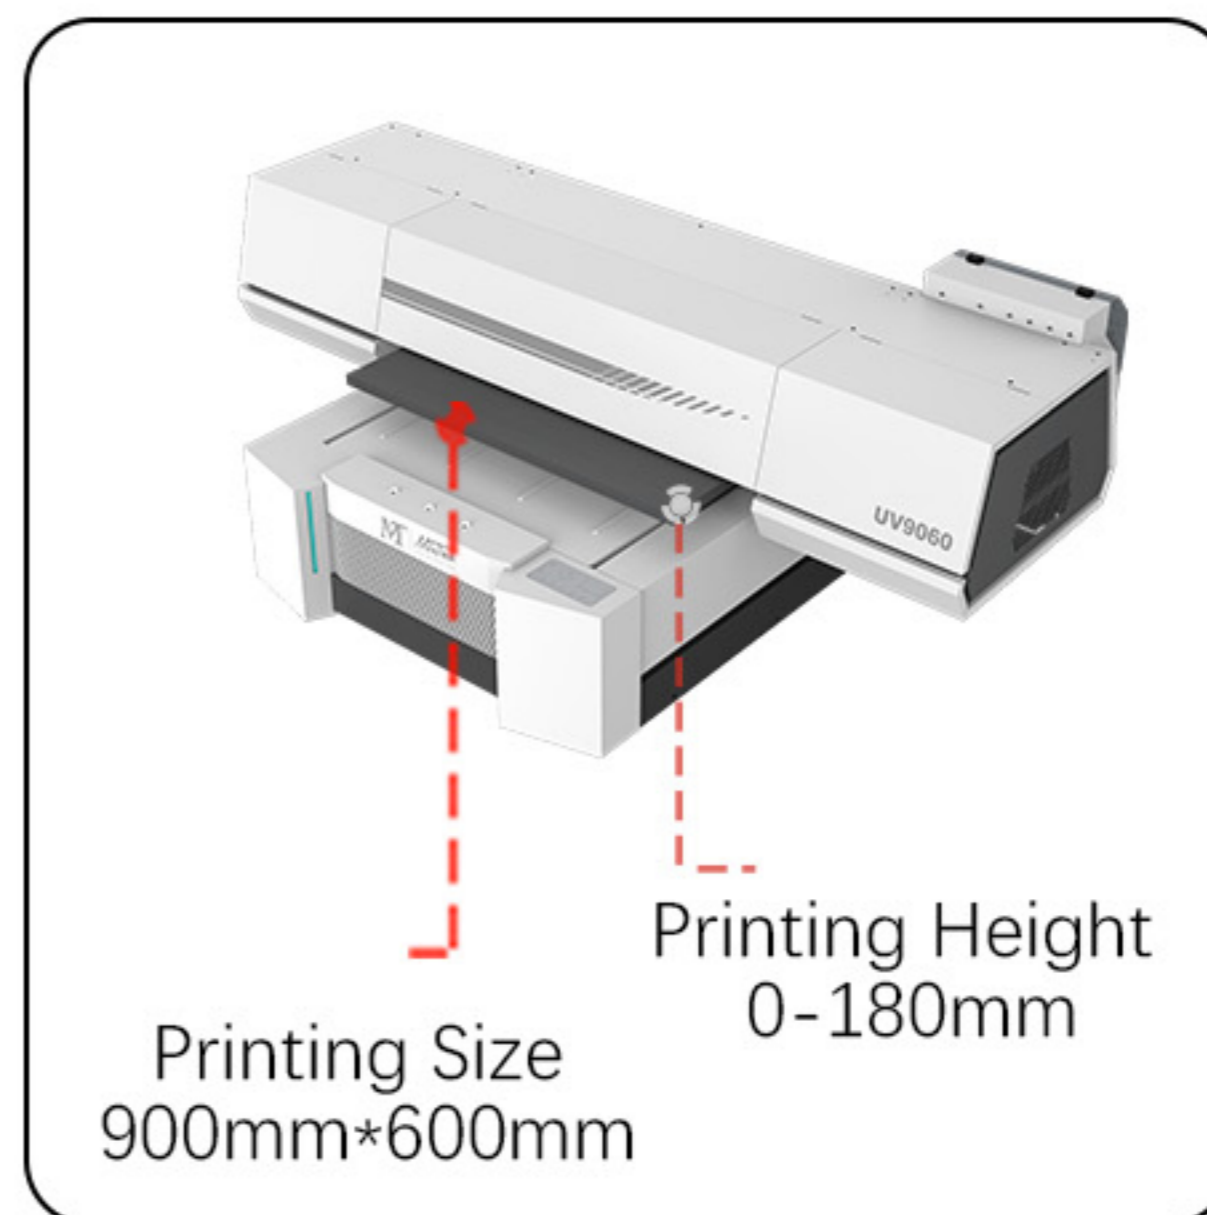

## PRINT SIZE

MT - UV9060

## MT - UV9060

Perfect UV Printer for Promotional Items & Signage Printing.

### SPECIFICATIONS

Printhead	Epson i3200 Printheads
Number of Nozzles	2 / 3 printheads Optional
Printing Technology	Unidirectional, Bidirectional
Resolution	360dpi * 720dpi
Color	CMYK+W / CMYK+White+Varnish
Printing Height	UP to 180mm
Printing Weight	155kg
Printing Size	900mm*600mm
Printer Size	1996.90mm *1331.88mm * 787mm
UV Curing System	Fans Cooling System
Lifting Function	Intelligent Carriage Lifting Function, Automatic Printing Height Adjustment And Measure Detect Function
Printing Platform	Vacuum Suction Platform
Printing Resolution	720x1200 720x1800 720x2400 720x3600
Printing Speed	16m <sup>2</sup> /h
Application Type	Glass, Acrylic, Ceramic Tile, Aluminum, Iphone Case, Plastic, Foam Board, Wallpaper, Wall Art, Sign Advertising, Metal, Paper, Wood, MDF, Furniture, Card, Marble, Golf Products, Gift & Promotion Products, Leather, PU, PMMA, PVC, PP, PE, PTFE, Plexiglass, Panels, Ceiling, Organic Board, Corrugated, Chevron Board, Fiberboard, Brick, Stone, Home & Office Decoration, Electric Appliances Panel, Pottery & Porcelain Tile, 3C Product, Oil Painting, Fresco, Sliding Door, Wedding Photography, Mark And Signs, Exhibition, Etc...
InkType	Import Soft LED UV Curing Ink / Rigid LED UV Curing Ink (No VOC)
Ink Capacity	1.5 Liter X 6 Colors
Output Life	Indoor 10years, Outdoor 3years
Interface	RJ45
Power Voltage	AC220/110V±10, 50HZ-60HZ
Control System	Windows 7, Windows 10, Windows 11. 64 Bit,
RIP Software	Photoprint
Printing Environment	Temperature 20-25°C, Humidity 40%-60%
File Formats	PDF / JPG / JPEG / TIF / TIFF